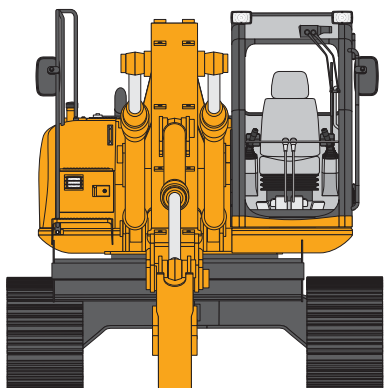

JCB Tracked Excavator | JS220 Long Reach

This is one of the biggest JCBs you'll ever see, and it is totally unstoppable.

These are great for slippery mud because they've got huge tracks that dig into anything, so whoever's using it can make sure they always get enough grip, wherever they are!

One thing for sure, the JCB Tracked Excavator can shift mud like it is its number one enemy.

To find out more about other JCB machines you can visit the 'Info zone' at www.jcbexplore.com

Where are you most likely to see a JCB Excavator?

- Roadworks
- Farms
- Quarries
- Recycling Stations
- Waterways maintenance

FACT SHEET

Calendar

February 2008

M	T	W	T	F	S	S
				1	2	3
4	5	6	7	8	9	10
11	12	13	14	15	16	17
18	19	20	21	22	23	24
25	26	27	28	29