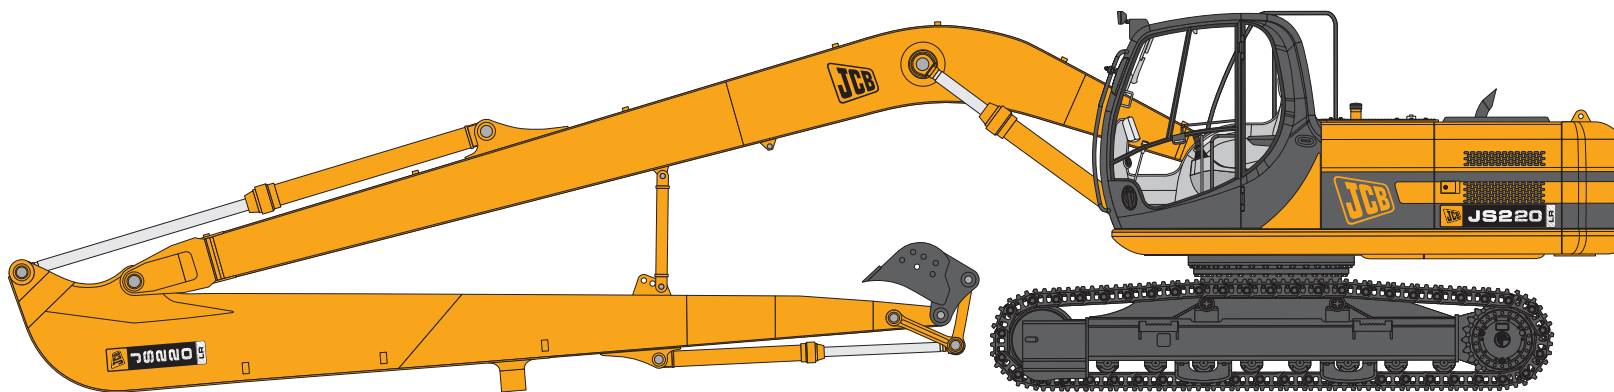

JCB Tracked Excavator | JS220 Long Reach

This is one of the biggest JCBs you'll ever see, and it is totally unstoppable.

These are great for slippery mud because they've got huge tracks that dig into anything, so whoever's using it can make sure they always get enough grip, wherever they are!

One thing for sure, the JCB Tracked Excavator can shift mud like it is its number one enemy.

To find out more about other JCB machines you can visit the 'Info zone' at www.jcbexplore.com

Where are you most likely to see a JCB Excavator?

- Roadworks
- Farms
- Quarries
- Recycling Stations
- Waterways maintenance

FACT SHEET

Calendar

February 2008

M	T	W	T	F	S	S
				1	2	3
4	5	6	7	8	9	10
11	12	13	14	15	16	17
18	19	20	21	22	23	24
25	26	27	28	29